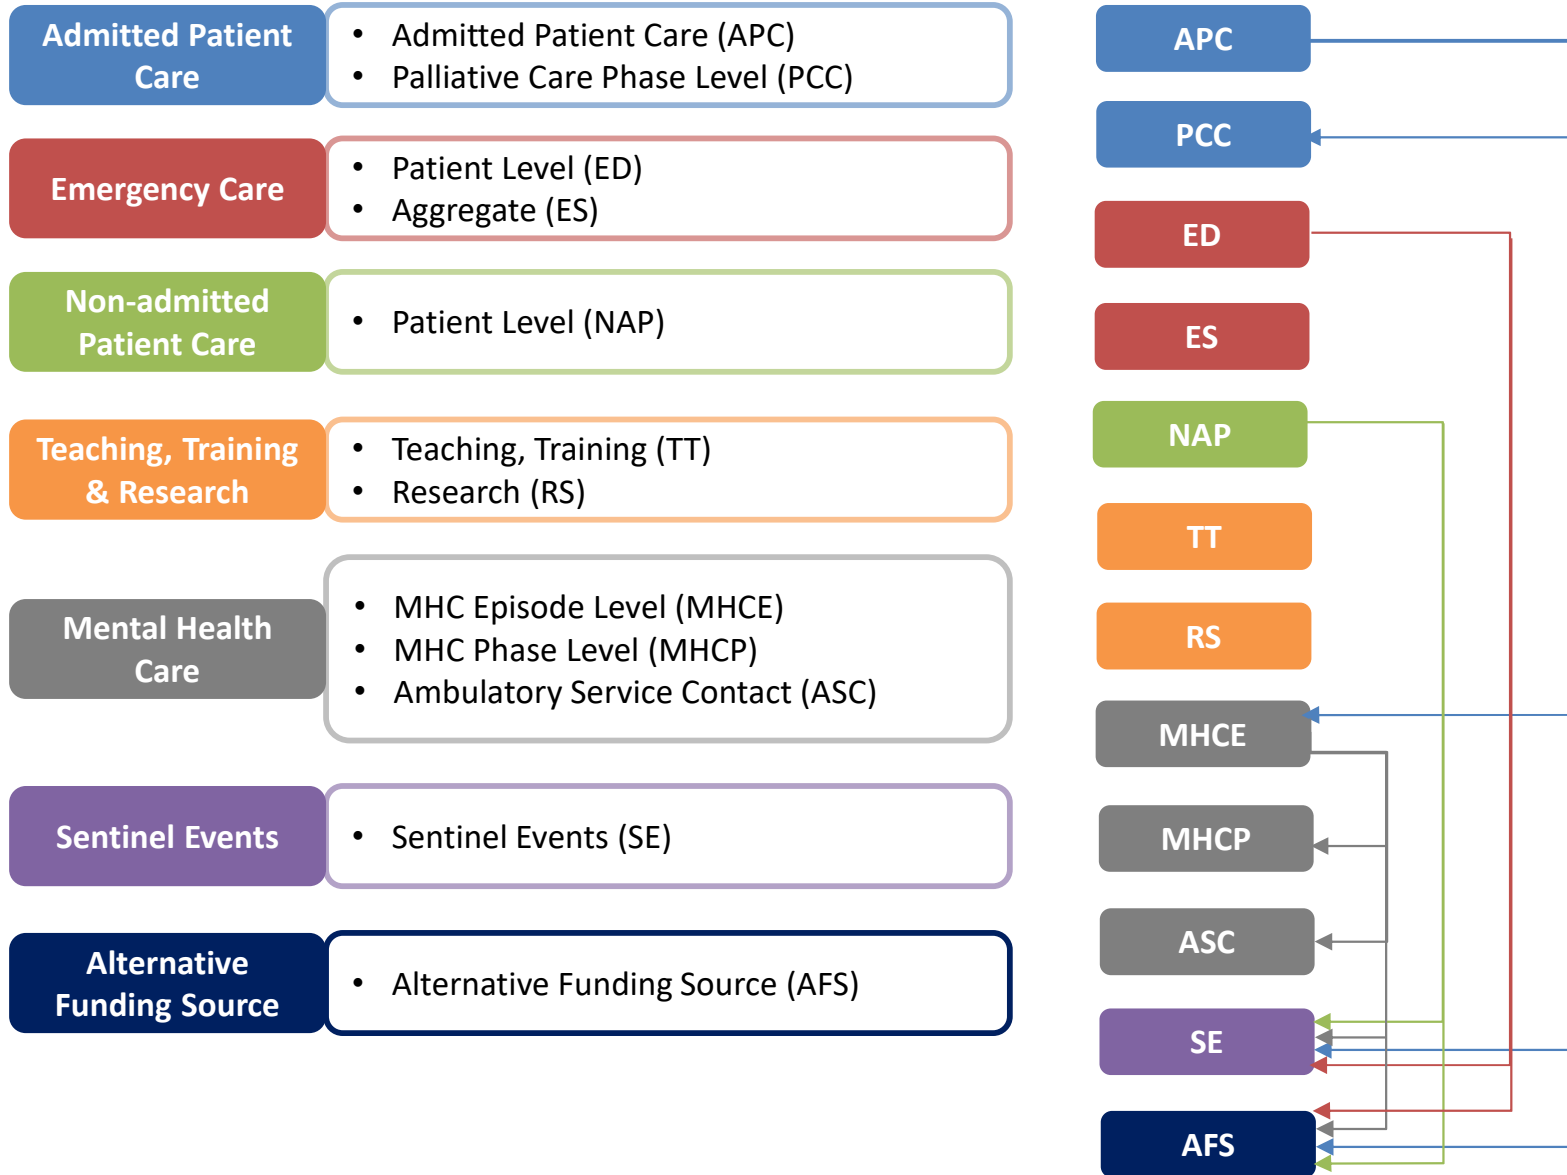

# 2024-25 ABF Data Request Specification Structure

→ Linkable